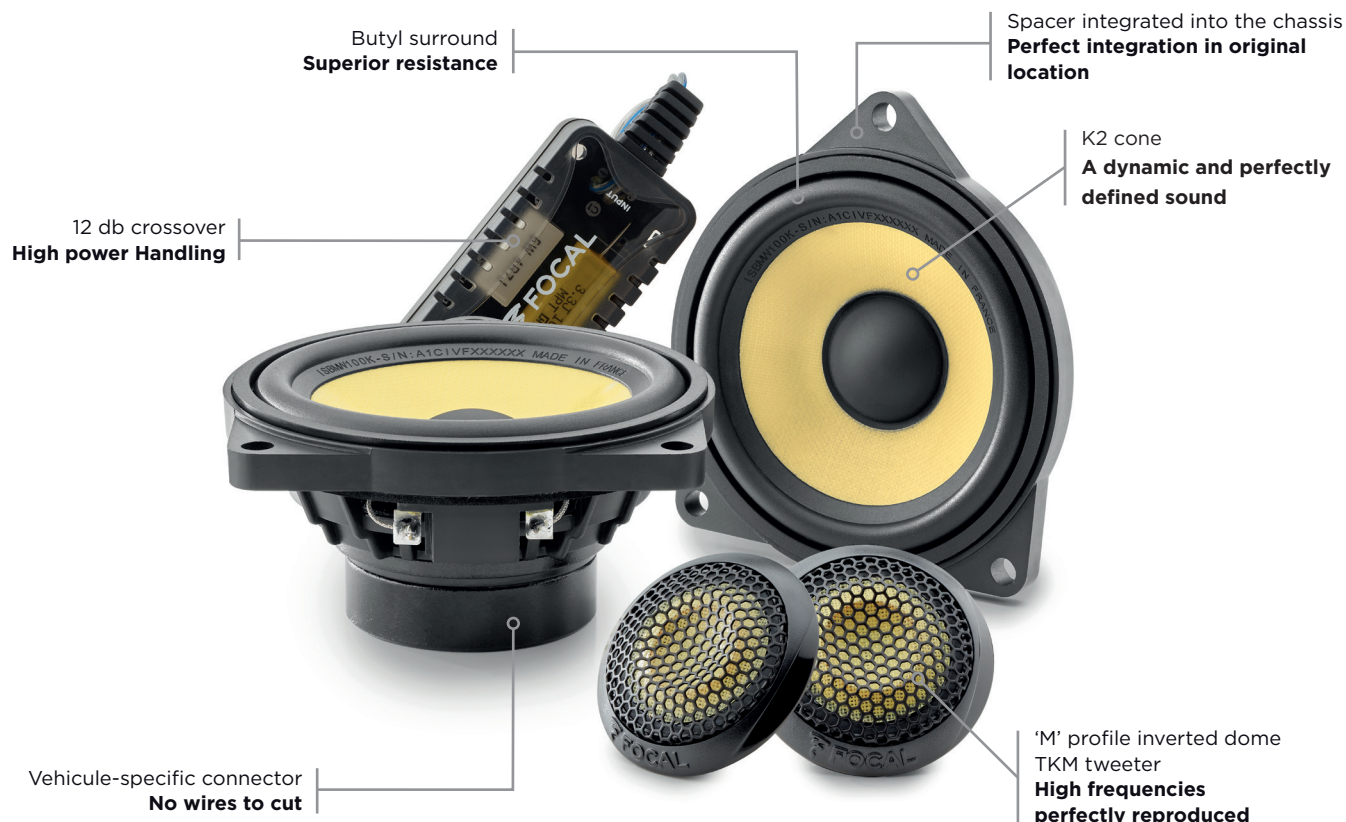

# IS BMW 100K

## Product sheet

MADE IN  
FRANCE

Our BMW Plug & Play offering is complemented by two premium kits: IS BMW 100K and IS BMW 100KL. They exploit our iconic aramid fibre K2 cone which permits the best balance between weight, rigidity and damping. It provides power and depth to each listening experience. The 'M' profile inverted dome TKM tweeter can reproduce high frequencies up to 22 kHz, for more precise and soft trebles.

### Key points

- Developed and manufactured in France
- Do it yourself quick installation
- Seamless integration into the cabin
- High quality soundstage
- Dedicated manufacturer Plug & Play connector
- Installation video tutorial (available)

Check your car compatibility  
on [www.focal-inside.com](http://www.focal-inside.com)

[BMW : Série 1, Série 3, X1, X3...  
Mini : F56, F57, F60...]

Type	2-way component kit
Woofers	4" (100mm)
Depth	1 5/8" (41mm)
Magnet	Neodymium
Cone	Sandwich K2 cone
Tweeter	TKM ('M' profile aramid fibre inverted dome tweeter)
Nominal impedance	4 Ω
Maximum power	120 W
Nominal power	60 W RMS
Sensitivity (2.83 V/1 m)	83,5 dB
Frequency response	80 Hz - 22 kHz
Crossover	Separate